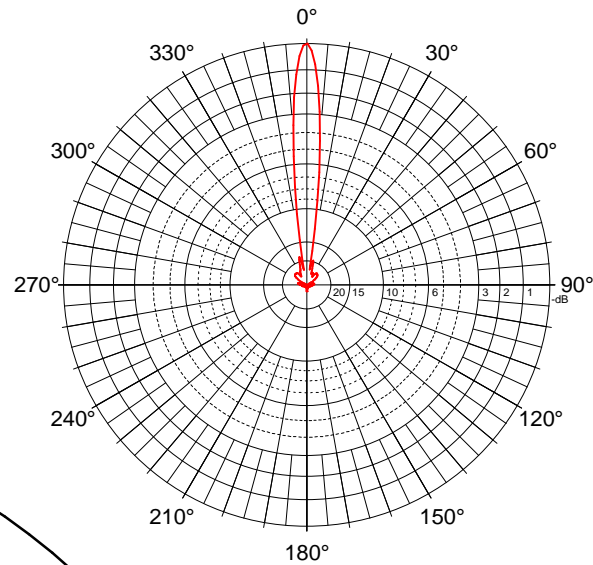

JRC-24 MIMO

Kmitočtové
pásmo

Zisk 5,1-5,35 GHz

Zisk 5,47-6,1 GHz

PSV 5,2-6,0 GHz

PSV zbývající kmit. pásmo

Frequency
range

Gain_{5.1-5.35 GHz}

Gain_{5.47-6.1 GHz}

VSWR_{5.2-6.0 GHz}

VSWR_{rest of freq. range}

5.1 - 6.1 GHz

22.0±0.6 dBi

23.6±0.6 dBi

≤1.5

≤1.8

Rovina E
Plane E