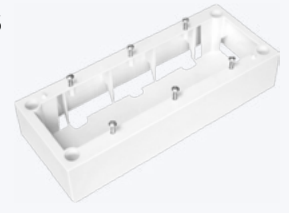

Flush mount boxes

2-module
GIP-2

4-module
GIP-4

6-module
GIP-6

Wall mount boxes

2-module
OBU-2

4-module
OBU-4

6-module
OBU-6

Mounting supports

SUP-2 45x45 mm 2-module mounting support

SUP-4 90x45 mm 4-module mounting support

SUP-6 135x45 mm 6-module mounting support

Mounting frame

RAM-2 frame designed for 45x45mm 2-support module

RAM-4 frame designed for 90x45mm 4-support module

RAM-6 frame designed for 135x45mm 6-support module

Complete socket to mount adapters