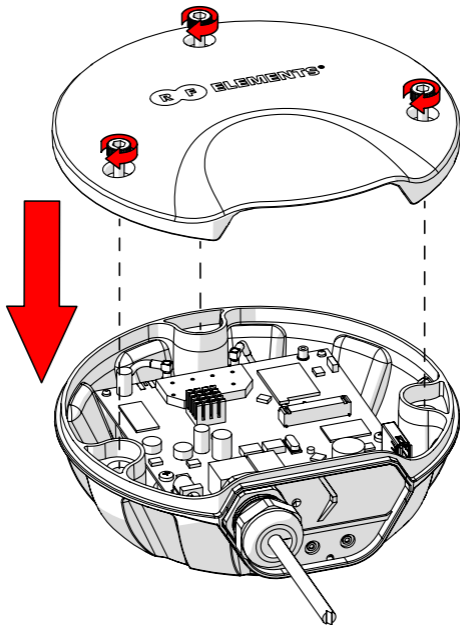

TwistPort™ Adaptor

7

Installation