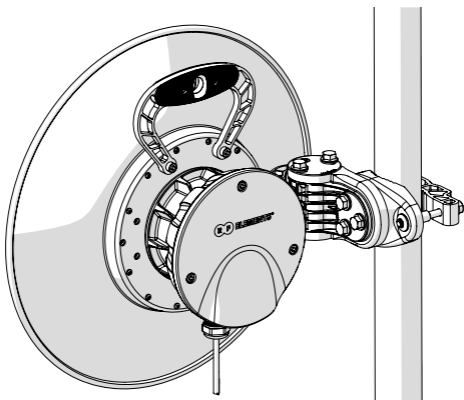

Installation