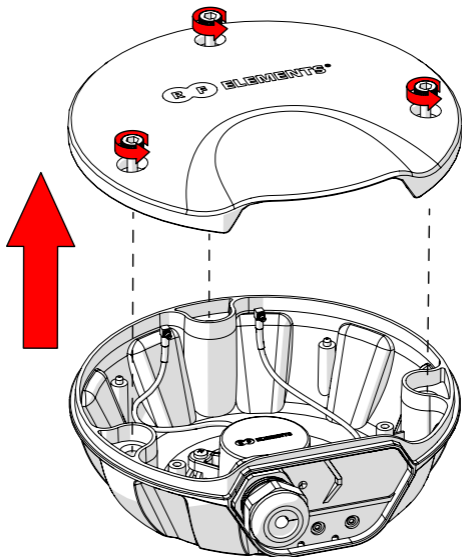

TwistPort™ Adaptor

for RouterBoard™ with MMCX connectors

TPA-RBC

User Guide Part Number: UG_TPA_RB_G2_C_v1

TwistPort™ Adaptor

2

Package Contents

Number	Description	Quantity
1	TwistPort™ Adaptor	1x
2	M3 x 10mm Screw	2x

TwistPort™ Adaptor

Installation

TwistPort™ Adaptor

Installation

Installation

Installation

TwistPort™ Adaptor

7