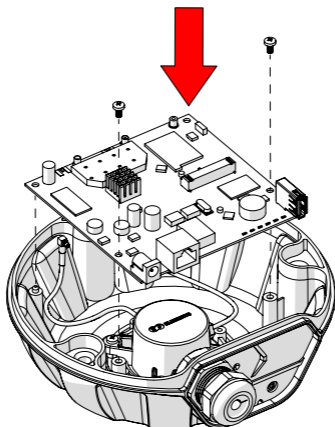

TwistPort™ Adaptor

for RouterBoard™ with MMCX connectors

TPA-RBC

User Guide Part Number: UG_TPA_RB_G2_C_v1

TwistPort™ Adaptor

2

Package Contents

Number	Description	Quantity
1	TwistPort™ Adaptor	1x
2	M3 x 10mm Screw	2x

TwistPort™ Adaptor

Installation

TwistPort™ Adaptor

Installation

Installation

Installation

TwistPort™ Adaptor

7