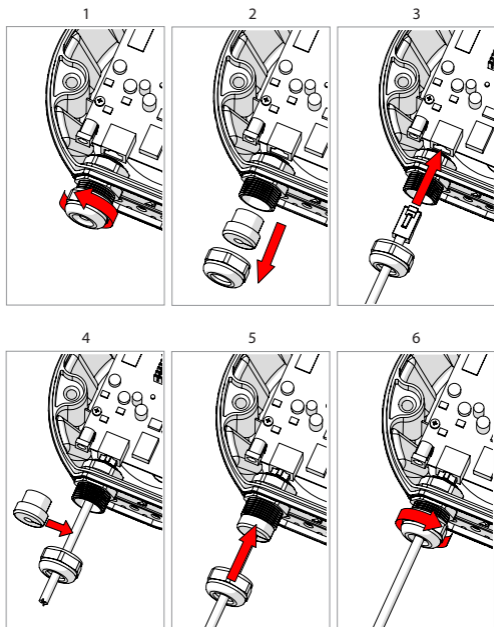

TwistPort™ Adaptor

for RouterBoard™ with MMCX connectors

TPA-RBC

User Guide Part Number: UG_TPA_RB_G2_C_v1

TwistPort™ Adaptor

2

Package Contents

Number	Description	Quantity
1	TwistPort™ Adaptor	1x
2	M3 x 10mm Screw	2x

TwistPort™ Adaptor

Installation

TwistPort™ Adaptor

Installation

Installation

Installation

TwistPort™ Adaptor

7