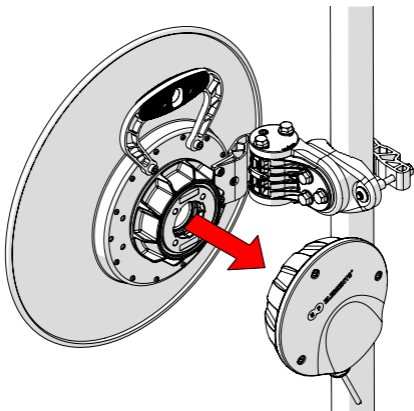

Uninstallation