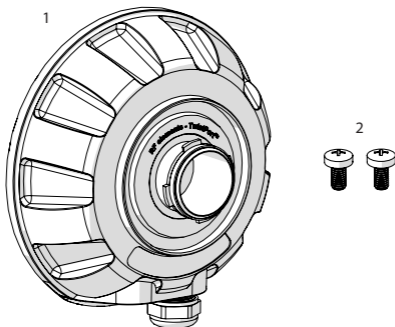

TwistPort™ Adaptor

for RouterBoard™ with MMCX connectors

TPA-RBC

User Guide Part Number: UG_TPA_RB_G2_C_v1

TwistPort™ Adaptor

2

Package Contents

Number	Description	Quantity
1	TwistPort™ Adaptor	1x
2	M3 x 10mm Screw	2x