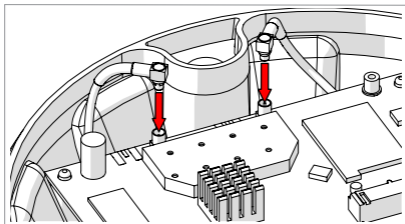

TwistPort™ Adaptor

for RouterBoard™ with MMCX connectors

TPA-RBC

User Guide Part Number: UG_TPA_RB_G2_C_v1

TwistPort™ Adaptor

2

Package Contents

Number	Description	Quantity
1	TwistPort™ Adaptor	1x
2	M3 x 10mm Screw	2x

TwistPort™ Adaptor

Installation

TwistPort™ Adaptor

Installation

Installation

Installation

TwistPort™ Adaptor

7