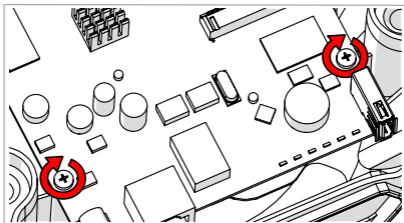

TwistPort™ Adaptor

for RouterBoard™ with MMCX connectors

TPA-RBC

User Guide Part Number: UG_TPA_RB_G2_C_v1

TwistPort™ Adaptor

2

Package Contents

Number	Description	Quantity
1	TwistPort™ Adaptor	1x
2	M3 x 10mm Screw	2x

TwistPort™ Adaptor

Installation

TwistPort™ Adaptor

Installation

Installation

Installation

TwistPort™ Adaptor

7