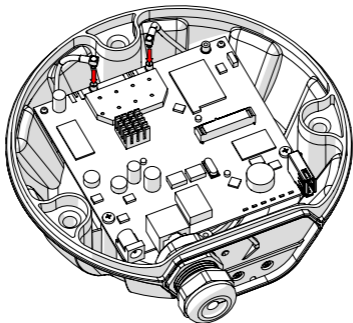

TwistPort™ Adaptor

for RouterBoard™ with MMCX connectors

TPA-RBC

User Guide Part Number: UG_TPA_RB_G2_C_v1

TwistPort™ Adaptor

2

Package Contents

Number	Description	Quantity
1	TwistPort™ Adaptor	1x
2	M3 x 10mm Screw	2x

TwistPort™ Adaptor

Installation

TwistPort™ Adaptor

Installation

Installation

Installation

TwistPort™ Adaptor

7

Installation

Installation

Uninstallation

Compatible Antennas:

RF elements s.r.o.
any TwistPort™ Antenna

Compatible Devices:

MikroTik™ RB

for a list of compatible device visit www.rfelements.com